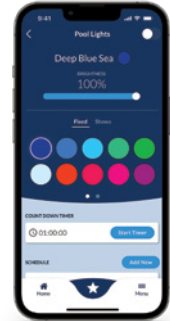

NO POOL IS COMPLETE WITHOUT A STUNNING STATEMENT PIECE.

LED WaterBowls from Hayward make an elegant addition to any new build or renovation, helping to transform the space with a stunning architectural focal point. Built with soothing LED lighting that integrates seamlessly with Omni® automation and transitions effortlessly from day to night, WaterBowls are the perfect way for pool owners to add a personal touch to the backyard with unprecedented convenience.

- » Controllable with Omni automation systems*
- » OmniDirect Mode™ compatible for additional lighting colors, dimming control and more
- » Square or round base shapes available
- » Available in tempered glass or 7 different metallic composite finishes
- » Sculpted from durable, UV-resistant material

UNLOCK EVEN MORE FEATURES WITH HAYWARD OMNI.

With the addition of OmniDirect Mode, Hayward LED pool bulbs are optimized for use with Omni automation systems, providing more control than ever. Features of OmniDirect Mode include:

- » Instant navigation to desired colors or light shows (no more cycling through every option)
- » Dimming capabilities (20% increments)
- » Speed adjustment for light shows
- » Access to 10 additional colors for increased customization opportunities (special occasions, sports teams, school colors and more)

HAYWARD LED WATERBOWLS