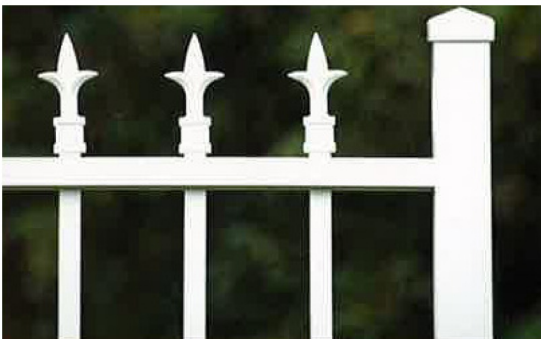

# Aluminum Yard Fence Styles

- All picket fences are available in 4' or 5' tall
- Welded frame construction
- Points are available in Nylon or Aluminum casting
- Pickets are 3/4" wide standard or 1" upgraded
- Come standard in White, Bronze or Black
- Color can be custom for upgrade charge

Stagger Mount

Box Mount

Standard Spear

Double Top Spear

Standard Finial

Double Top Finial

Circle

Inside Mount Finial