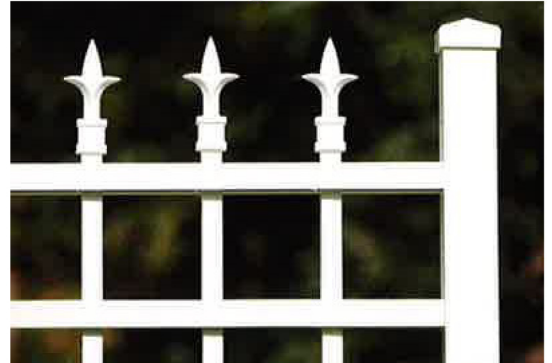

# Aluminum Yard Fence Styles

- All picket fences are available in 4' or 5' tall
- Welded frame construction
- Points are available in Nylon or Aluminum casting
- Pickets are 3/4" wide standard or 1" upgraded
- Come standard in White, Bronze or Black
- Color can be custom for upgrade charge

Stagger Mount

Box Mount

Standard Spear

Double Top Spear

Standard Finial

Double Top Finial

Circle

Inside Mount Finial